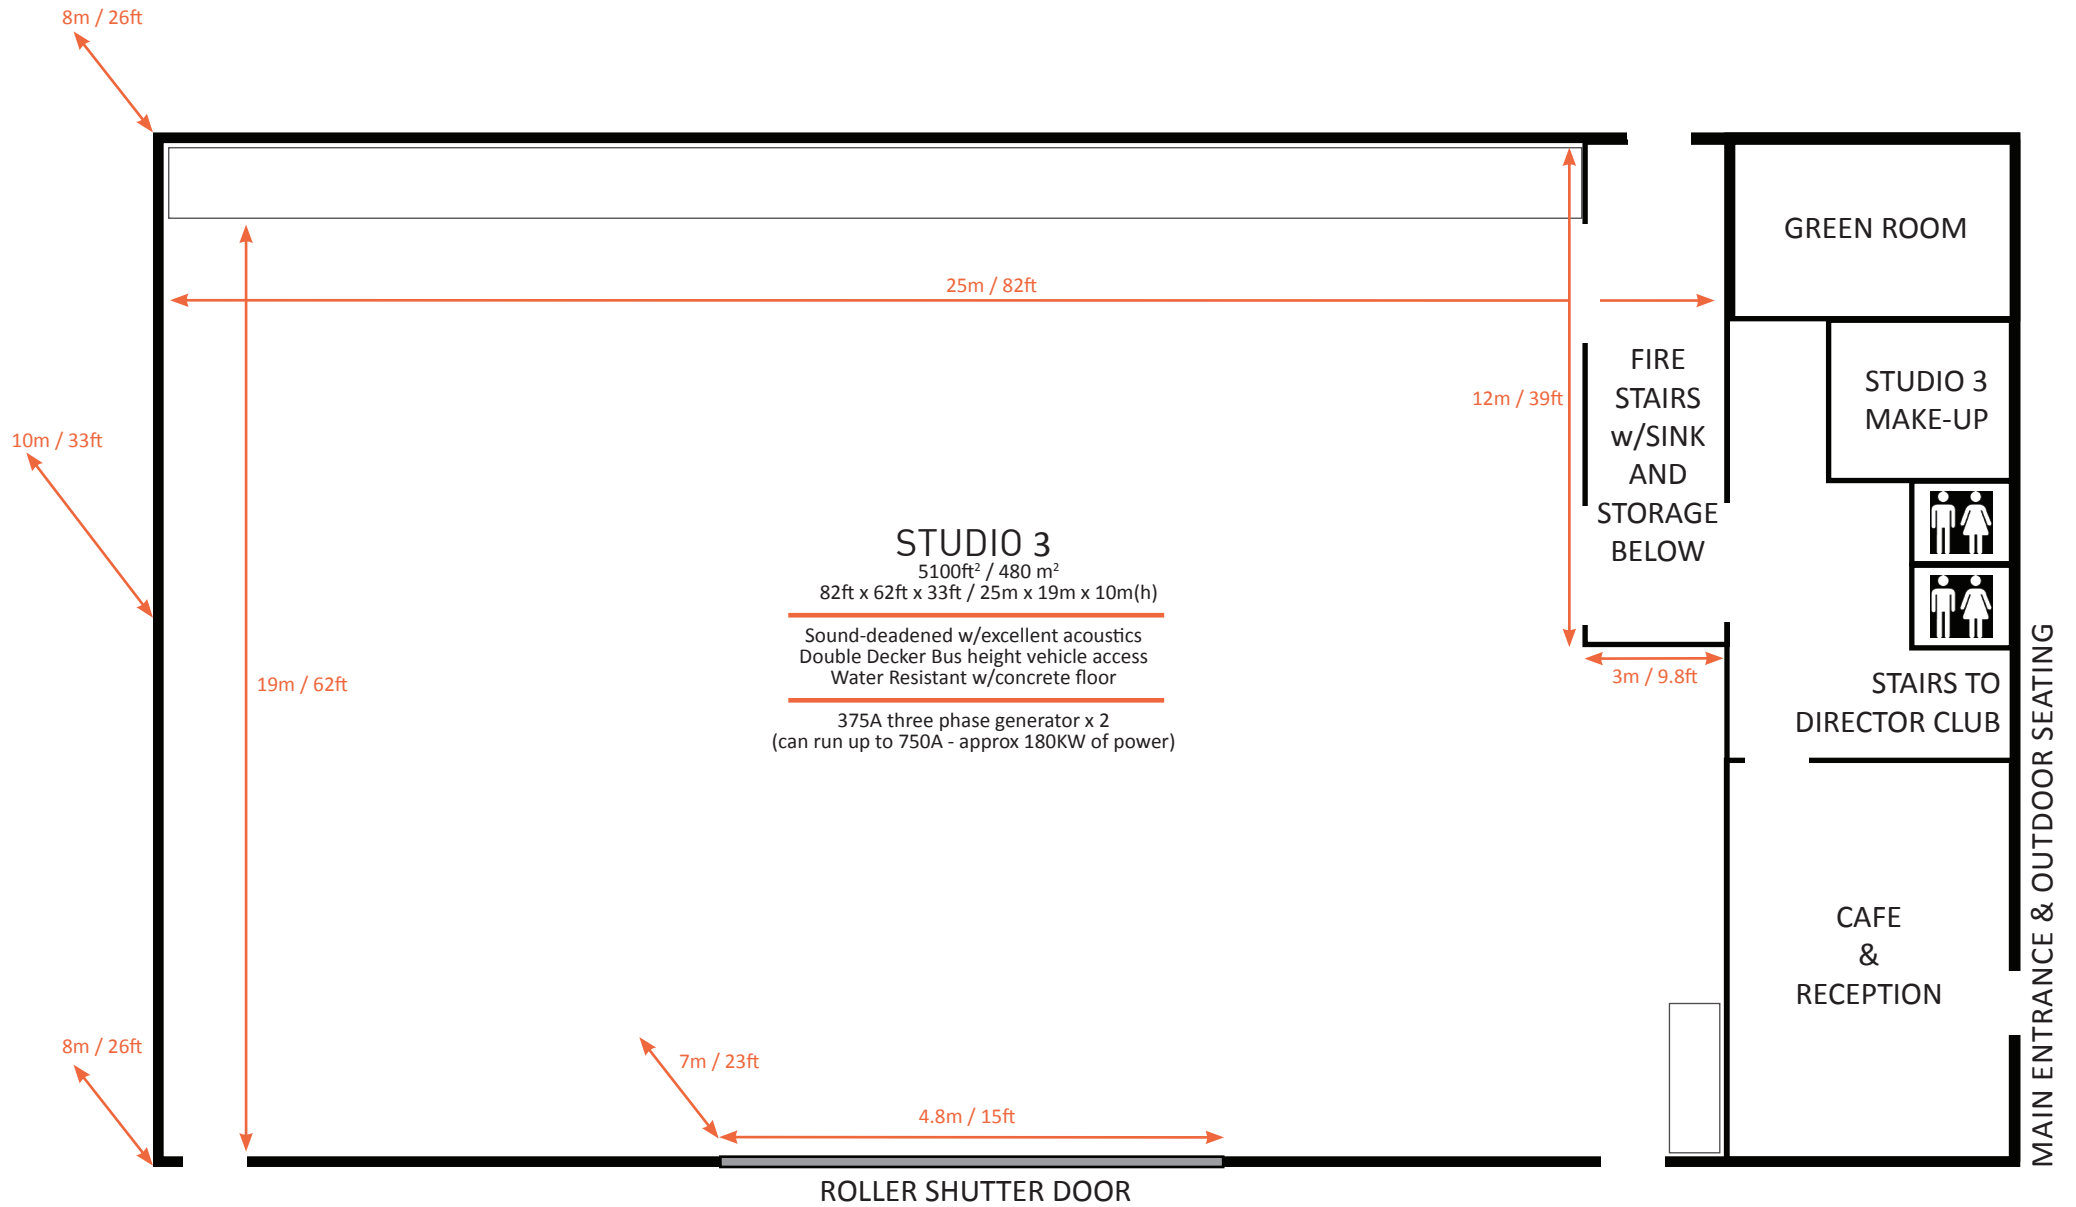

MAIN ENTRANCE & CAR PARK

SANDSTORM FLOOR PLAN 2021

T: +44 (0)1672 642042  
 E: bookings@sandstormfilms.com  
 W: sandstormfilms.com

CAR PARK

SANDSTORM FLOOR PLAN 2021

T: +44 (0)1672 642042  
 E: bookings@sandstormfilms.com  
 W: sandstormfilms.com