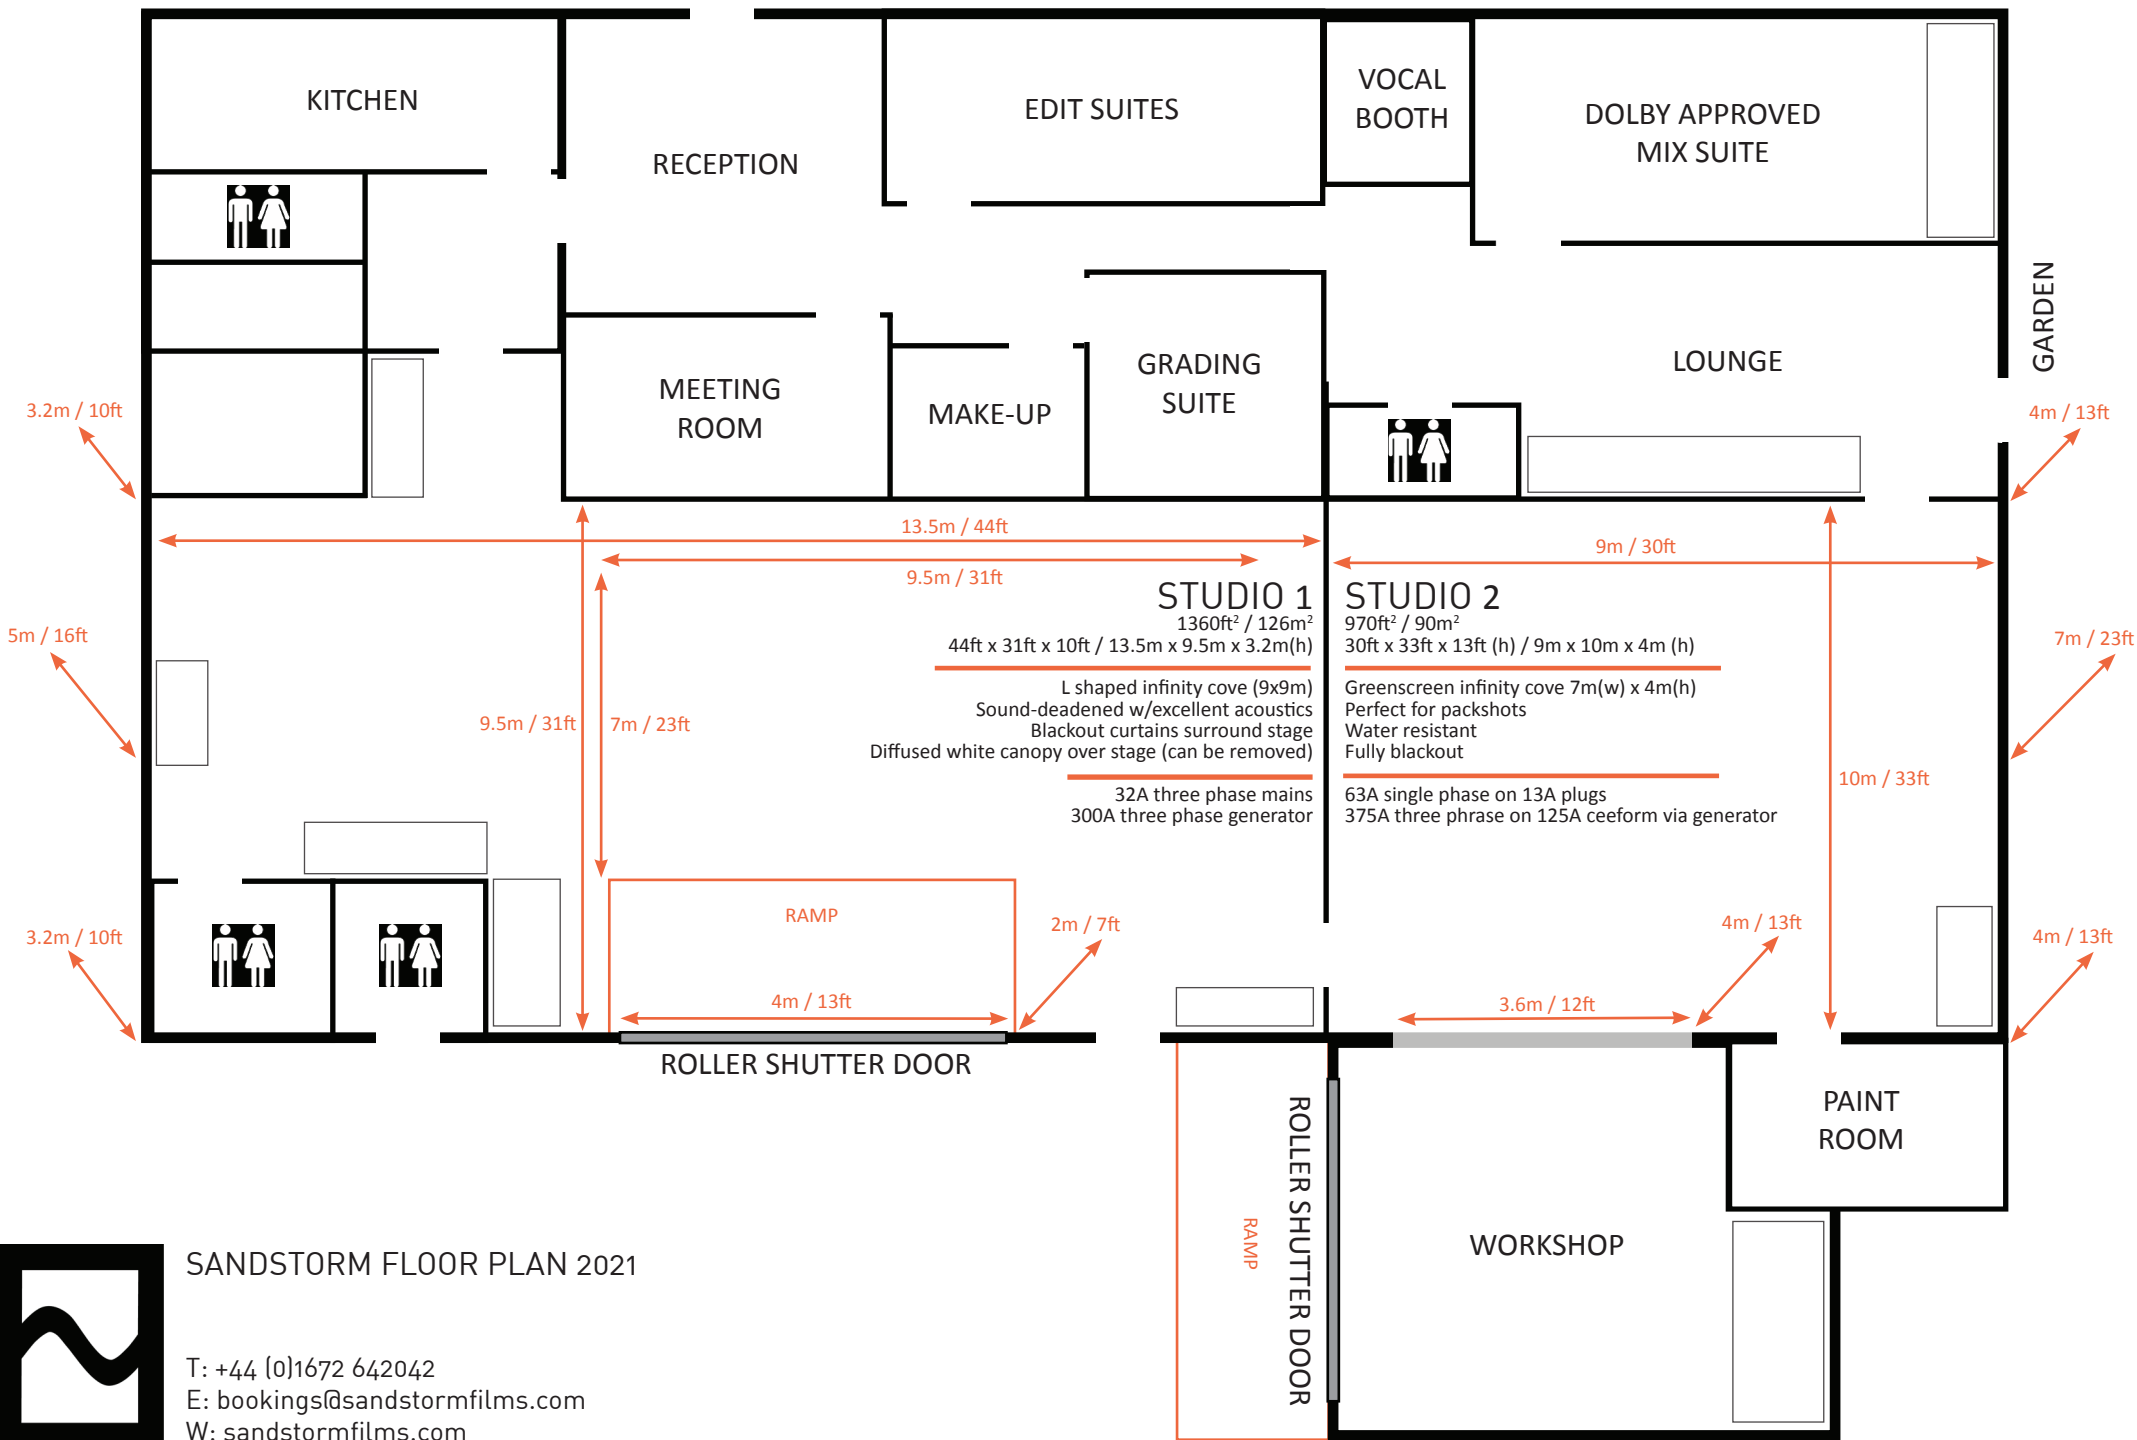

MAIN ENTRANCE & CAR PARK

SANDSTORM FLOOR PLAN 2021

T: +44 (0)1672 642042  
 E: bookings@sandstormfilms.com  
 W: sandstormfilms.com

CAR PARK

SANDSTORM FLOOR PLAN 2021

T: +44 (0)1672 642042  
 E: bookings@sandstormfilms.com  
 W: sandstormfilms.com